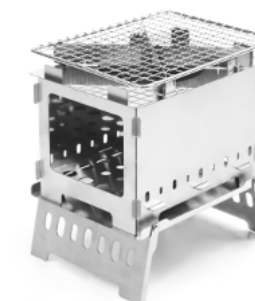

Item No. 61C18P
Size 20.5x15.5x21.5cm
Material stainless steel
+Oxford carry bagcm
CTN Size 54.5x23.5x18cm/10PCS
G.W./N.W 13kgs/12kgs